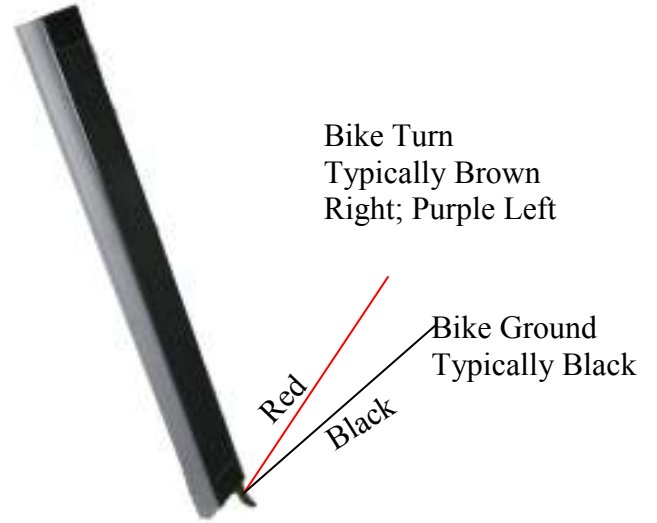

Plasma Rod™ Block Diagrams

Plasma Rod as Brake Only

Plasma Rod as Turn Only

Plasma Rod as Run/Brake

Plasma Rod as Run/Turn

Plasma Rod™ Block Diagrams

Plasma Rod as Run/Brake/Turn on Bike with After Market Run-Brake-Turn Controller

Plasma Rod as Run/Brake/Turn on 2010-2012 Street Glide & Road Glide