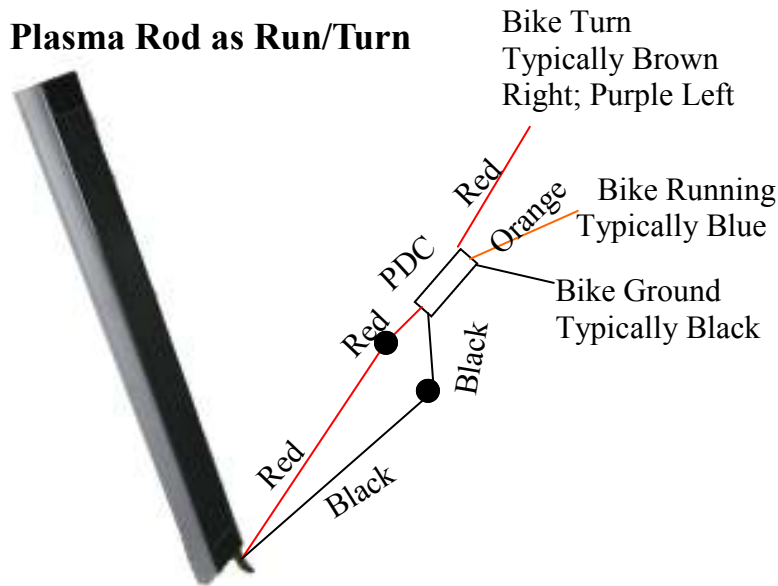

Plasma Rod™ Block Diagrams

Plasma Rod as Brake Only

Plasma Rod as Turn Only

Plasma Rod as Run/Brake

Plasma Rod as Run/Turn

Plasma Rod™ Block Diagrams

Plasma Rod as Run/Brake/Turn on Bike with After Market Run-Brake-Turn Controller

Plasma Rod as Run/Brake/Turn on 2010-2012 Street Glide & Road Glide