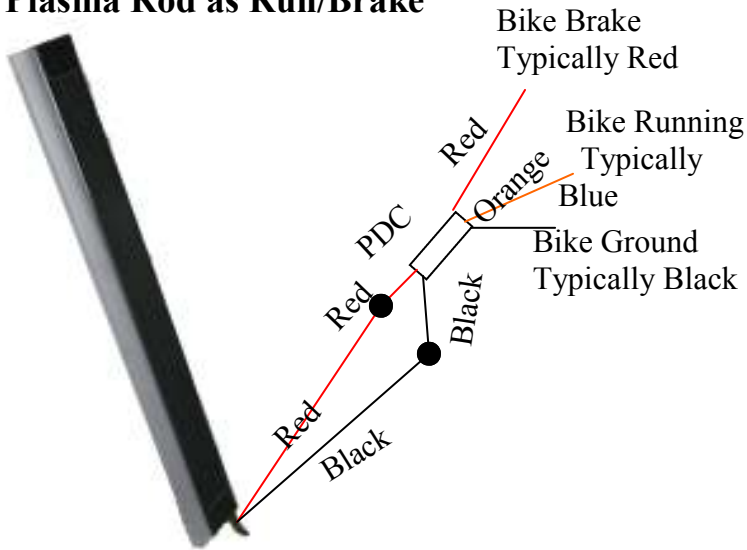

Plasma Rod™ Block Diagrams

Plasma Rod as Brake Only

Plasma Rod as Turn Only

Plasma Rod as Run/Brake

Plasma Rod as Run/Turn

Plasma Rod™ Block Diagrams

Plasma Rod as Run/Brake/Turn on Bike with After Market Run-Brake-Turn Controller

Plasma Rod as Run/Brake/Turn on 2010-2012 Street Glide & Road Glide