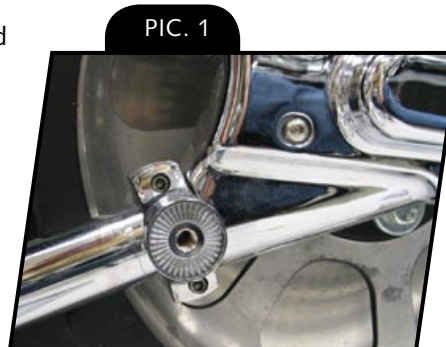

PROCEDURE

NOTE This clamp is for use with Kuryakyn Swingarm covers 8102, 8108, 8221, 8222, 8228, 8256, 8284 and 8288.

STEP 1 Remove the two 1/4-20 screws holding the clamp halves together; set them aside for now, they will be reused.

STEP 2 Position the rear half of the clamp on the inside of the swingarm (PIC 1) secure the front half to the rear using the 1/4-20 screws removed in Step 1.

STEP 3 Attach the License Plate Mount (sold separately) to the Swingarm clamp using the supplied 5/16-18 SHCS.

STEP 4 Adjust the plate to desired position and tighten all fasteners.

CAUTION! Be sure there is adequate clearance between the clamp and the pulley

ATTENTION! It is the installer's responsibility to ensure that all of the fasteners (including pre-assembled) are tightened before operation of the motorcycle. Kuryakyn will not issue a warranty on components lost due to improper installation. Periodic maintenance may be required.