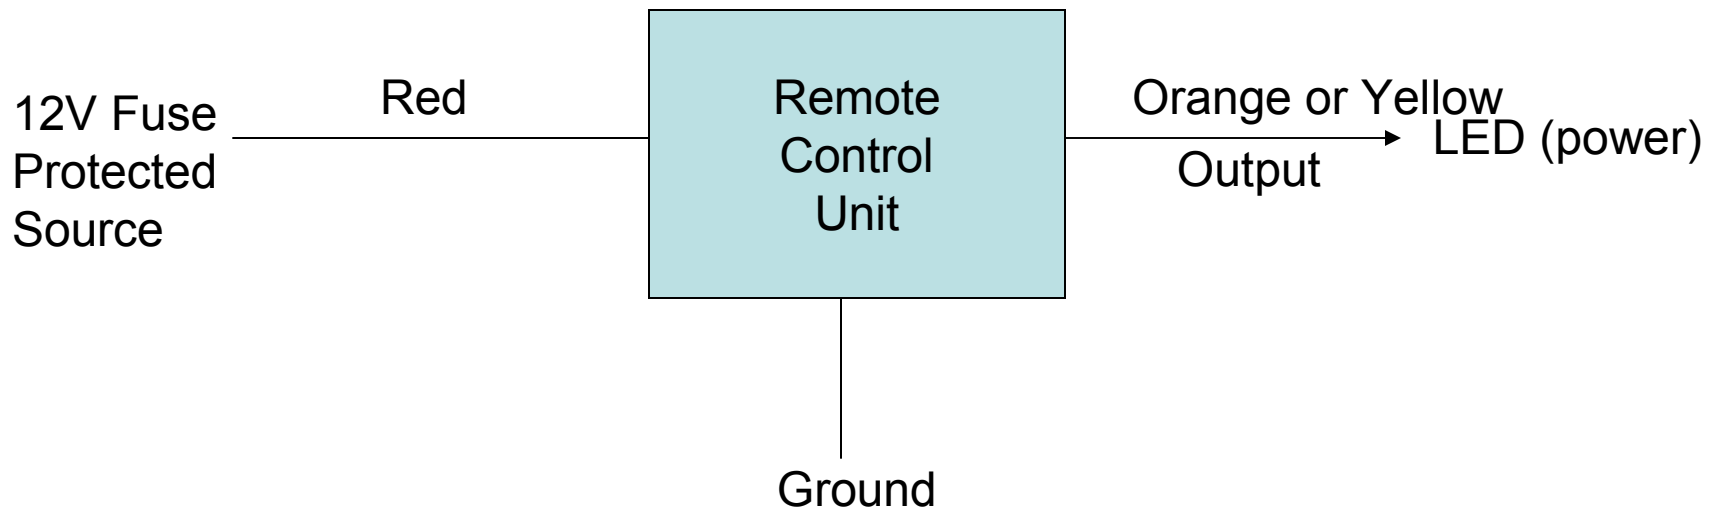

Remote Control Wiring Instructions

Red – Input: 12 V Fuse protected source
Blacks – Ground
White – Output: To LEDs

Custom Dynamics
1-800-382-1388
www.customdynamics.com