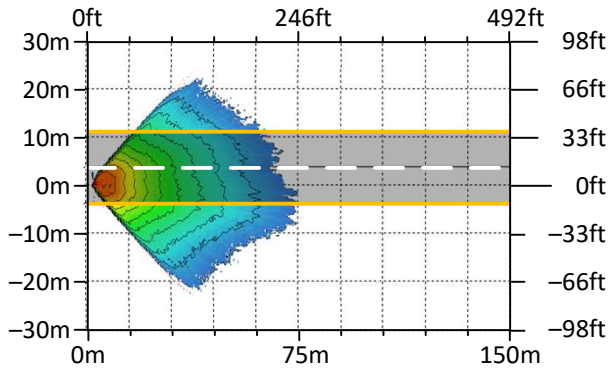

Beam Patterns

Low Beam