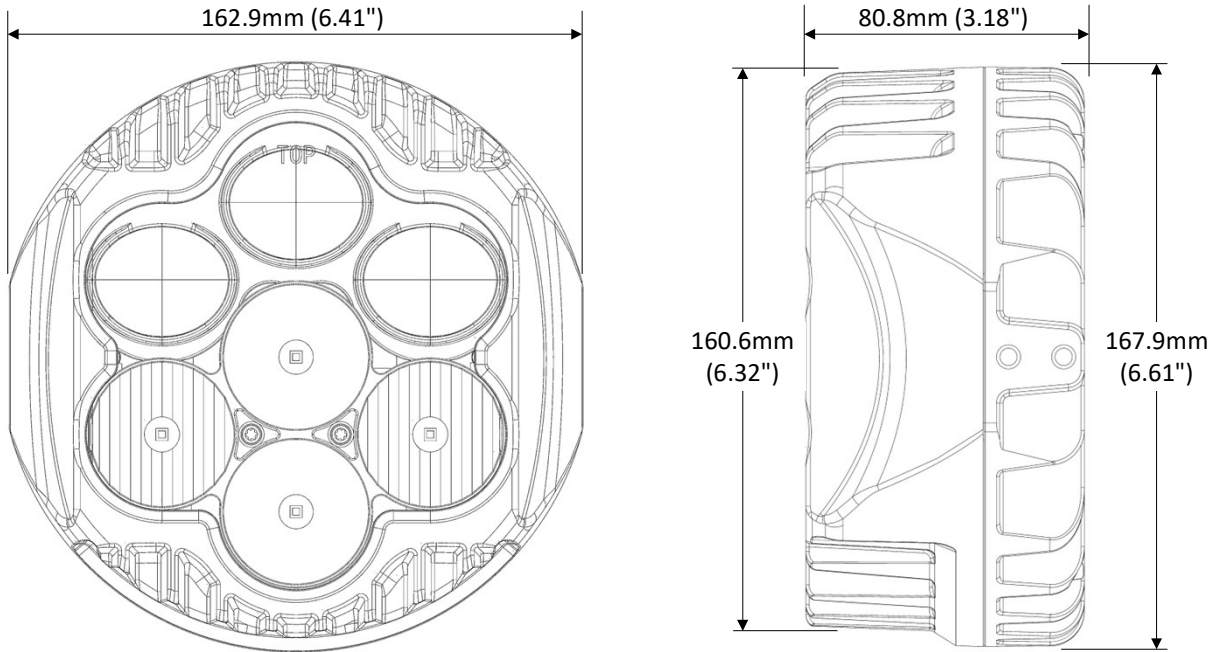

Shark Demon® 2.0 Performance Headlight Kit For Road Glide Motorcycles

Finish CD# Drag#
Black SD2-RG-WW 20012790
(Replaces OEM# 67700199)

Dimensions