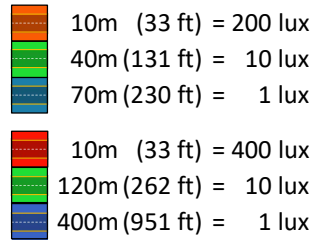

Beam Patterns

Low Beam