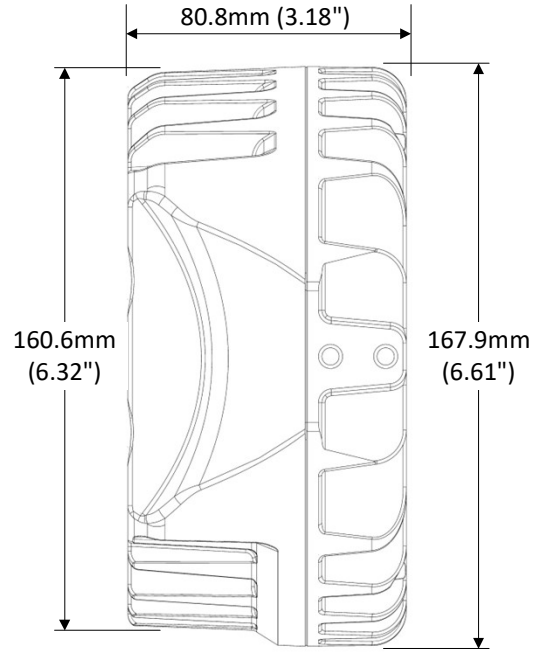

### General Specifications

Outer Lens Material / Color	Polycarbonate / Clear / Selective Yellow	
Housing Material	Die Cast Aluminum	
Bracket Mounting Material	Stainless Steel	
Weight	7.3 lbs (For the pair)	14.3 lbs (Packaged)
#LEDs Low Beam	3 High-Power LEDs	
#LEDs High Beam <sup>1</sup>	7 High-Power LEDs	
#LEDs Fog Beam	7 High-Power LEDs	
Connector	DJ7041-1.5-11	

<sup>4</sup> Raw Lumens: Maximum calculated light output based on component ratings.

<sup>5</sup> Effective Lumens: Actual measured light output considering real-world losses after a specified run time.

## Dimensions