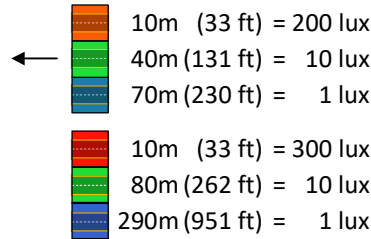

Beam Patterns

Low Beam + Fog Beam