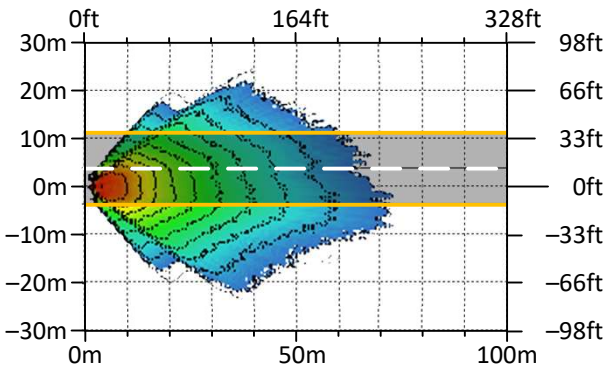

Beam Patterns

Low Beam + Fog Beam