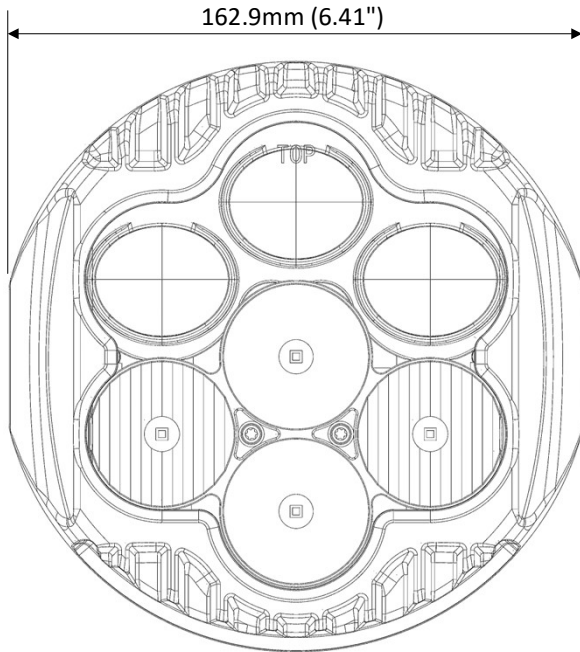

<sup>4</sup> Raw Lumens: Maximum calculated light output based on component ratings.

<sup>5</sup> Effective Lumens: Actual measured light output considering real-world losses after a specified run time.

## Dimensions