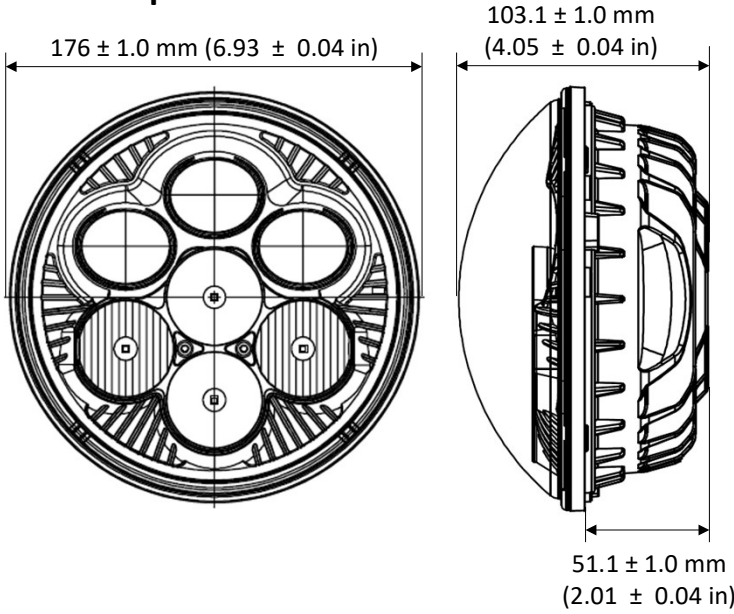

General Specifications

Outer Lens Material / Color	Polycarbonate / Clear	
Housing Material	Die Cast Aluminum	
Bracket Mounting Material	Chrome Plated Iron	
Weight	2.4 lbs (3.8 lbs Packaged)	
#LEDs Low Beam	3 High-Power LEDs	
#LEDs High Beam ¹	7 High-Power LEDs	
#LEDs Backlight	2 High-Power RGB LEDs	
Connector	Integrated H4 connector ²	

Lighting Specifications (see Beam Pattern on Page 2)

Raw ⁵ Output	3,600 lm (Low Beam)	9,080 lm (High Beam)
Effective ⁶ Output	2,651 lm (Low Beam)	4,485 lm (High Beam)
Nominal Color Temperature	5800–6500K (Daylight White)	

(Orange, Yellow, Blue, Green, Purple, Red, Off)

Finish
Black

CD#
SD2-7-13
SD2-7-14

Drag#
20012925
20012926

Headlamp Dimensions

Mounting Ring Dimensions (SD2-7-13 Only)

Beam Patterns

Low Beam