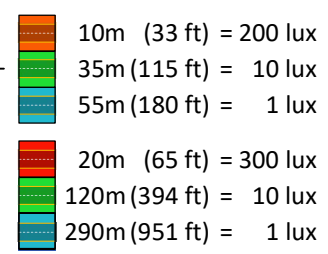

Lighting Specifications (see Beam Pattern on Page 2)

Raw ⁵ Output	3,600 lm (Low Beam)	9,080 lm (High Beam)
Effective ⁶ Output	2,651 lm (Low Beam)	4,485 lm (High Beam)
Nominal Color Temperature	5800–6500K (Daylight White)	

(Orange, Yellow, Blue, Green, Purple, Red, Off)

Finish
Black

CD#
SD2-7-13
SD2-7-14

Drag#
20012925
20012926

Headlamp Dimensions

Mounting Ring Dimensions (SD2-7-13 Only)

Beam Patterns

Low Beam