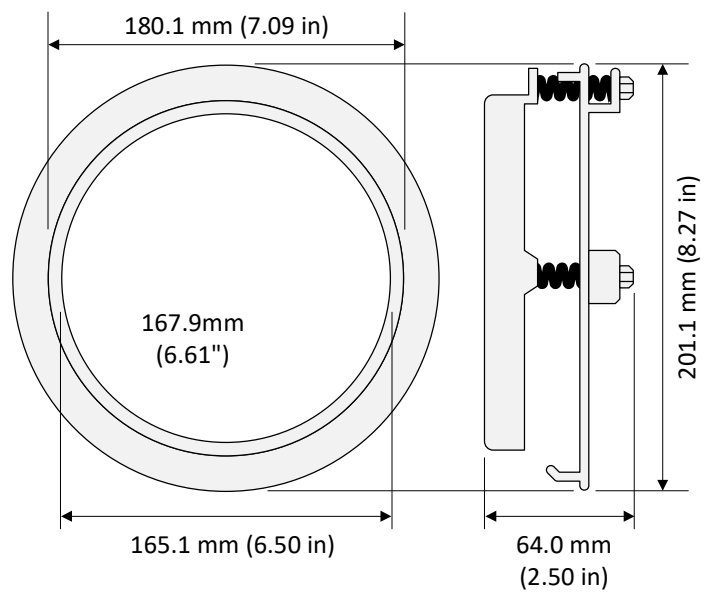

General Specifications

Outer Lens Material / Color	Polycarbonate / Clear	
Housing Material	Die Cast Aluminum	
Bracket Mounting Material	Chrome Plated Iron	
Weight	2.4 lbs (3.8 lbs Packaged)	
#LEDs Low Beam	3 High-Power LEDs	
#LEDs High Beam ¹	7 High-Power LEDs	
#LEDs Backlight	2 High-Power RGB LEDs	
Connector	Integrated H4 connector ²	

Lighting Specifications (see Beam Pattern on Page 2)

Raw ⁵ Output	3,600 lm (Low Beam)	9,080 lm (High Beam)
Effective ⁶ Output	2,651 lm (Low Beam)	4,485 lm (High Beam)
Nominal Color Temperature	5800–6500K (Daylight White)	

(Orange, Yellow, Blue, Green, Purple, Red, Off)

Finish
Black

CD#
SD2-7-13
SD2-7-14

Drag#
20012925
20012926

Headlamp Dimensions

Mounting Ring Dimensions (SD2-7-13 Only)

Beam Patterns

Low Beam