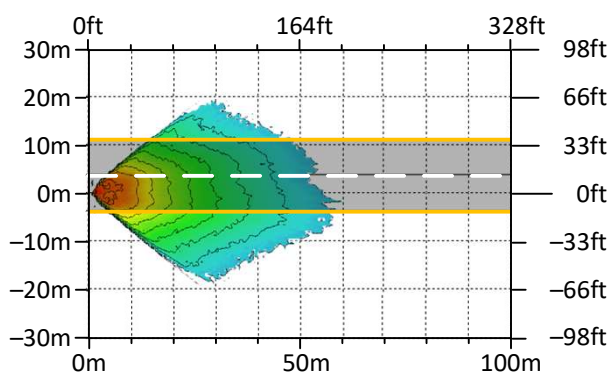

Lighting Specifications (see Beam Pattern on Page 2)

Raw ⁵ Output	3,600 lm (Low Beam)	9,080 lm (High Beam)
Effective ⁶ Output	2,651 lm (Low Beam)	4,485 lm (High Beam)
Nominal Color Temperature	5800–6500K (Daylight White)	

(Orange, Yellow, Blue, Green, Purple, Red, Off)

Finish
Black

CD#
SD2-7-13
SD2-7-14

Drag#
20012925
20012926

Headlamp Dimensions

Mounting Ring Dimensions (SD2-7-13 Only)

Beam Patterns

Low Beam