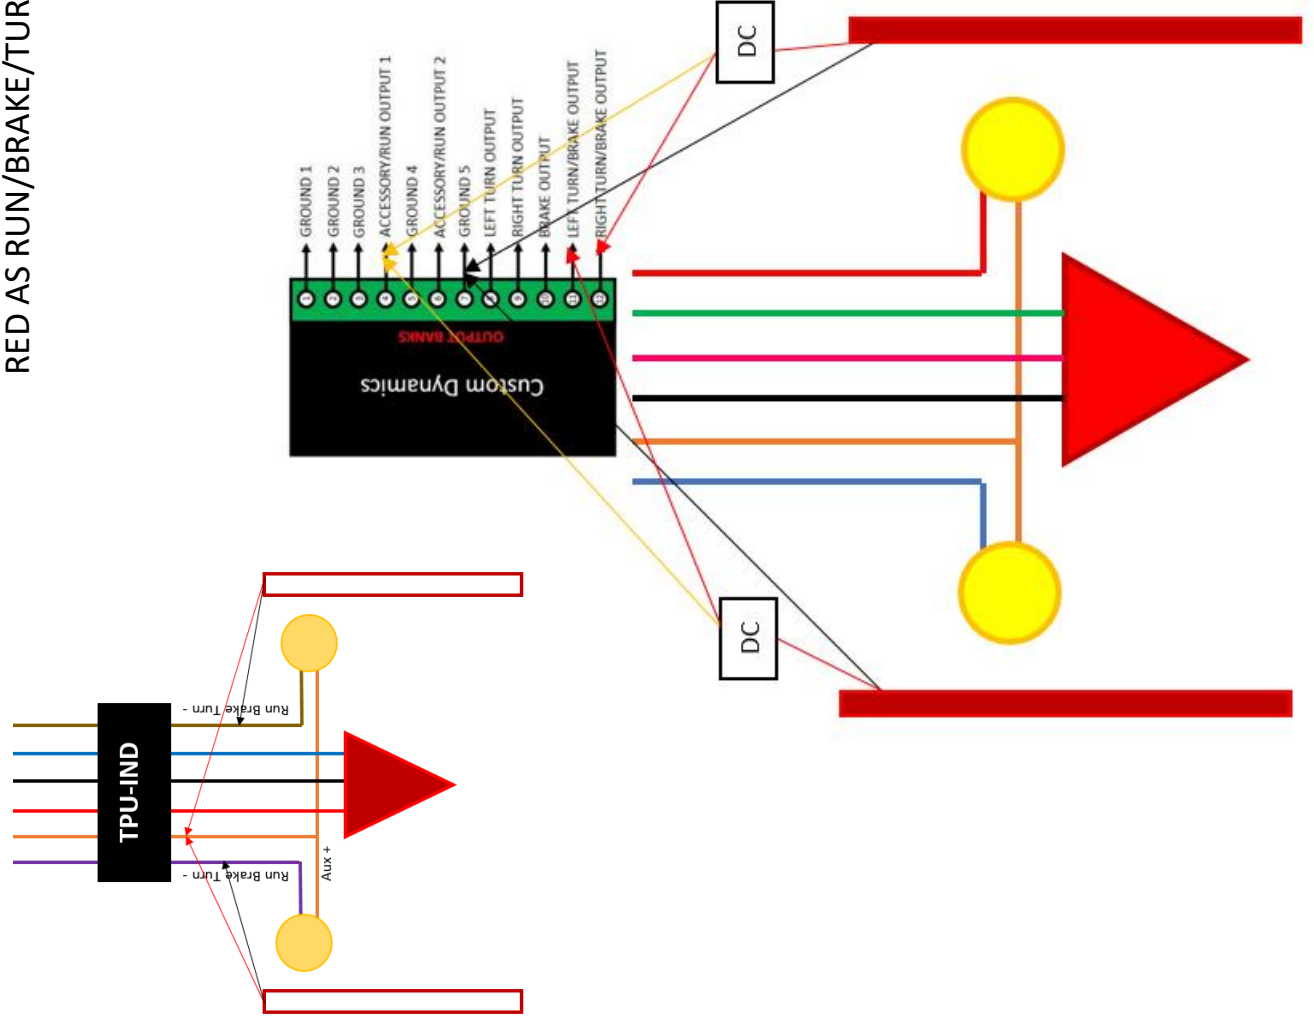

# Plasma Rods™ Indian Wiring Diagrams

RED AS RUN/BRAKE/TURN

DUAL COLOR

# Plasma Rods™ Indian Wiring Diagrams

BRAKE ONLY

TURN ONLY

RUN/BRAKE

BRAKE/TURN