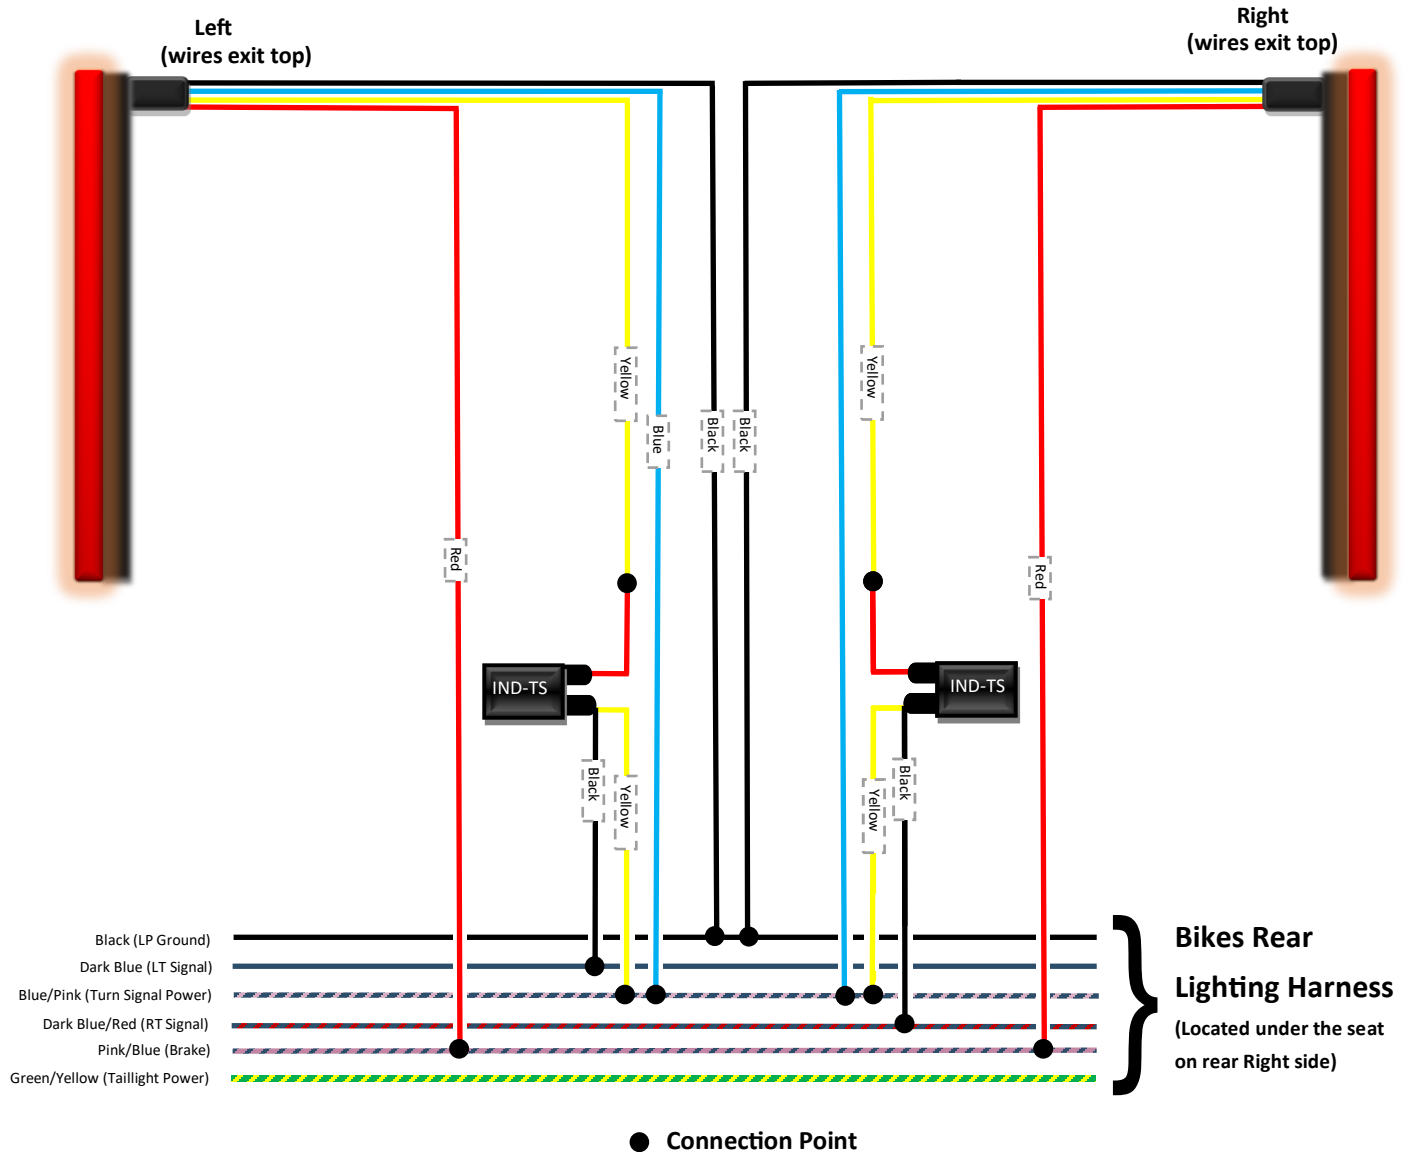

**Custom Dynamics® dual color PLASMARODS™ wiring diagram using an IND-TS-CONV for the following models:**

2014-2020 Indian® Chief®, Springfield™ and Roadmaster® Models (except 2020 Springfield Dark Horse, Chief Dark Horse & Roadmaster Dark Horse), 2014-2020 Chieftain® Classic, 2014-2019 Chieftain® Elite, 2014-2018 Chieftain®, Chieftain® Dark Horse, & Chieftain® Limited