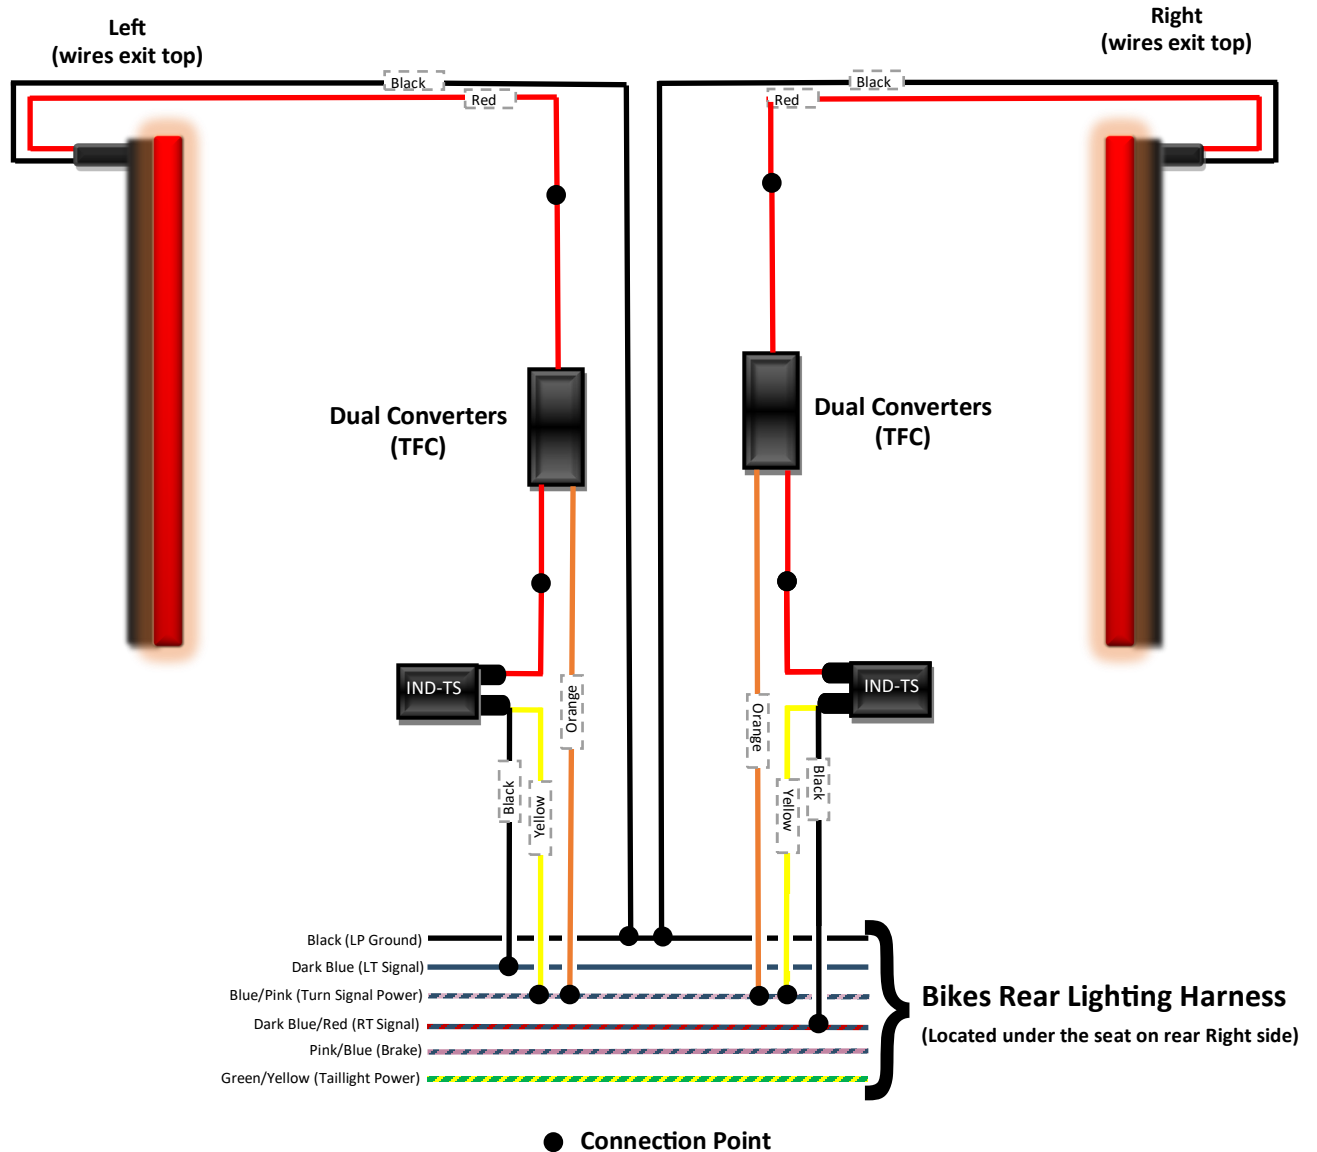

Custom Dynamics® single color PLASMARODS™ wiring diagram to function as RUN/TURN using IND-TS-CONV for the following models:

2014-2020 Indian® Chief®, Springfield™ and Roadmaster® Models (except 2020 Springfield Dark Horse, Chief Dark Horse & Roadmaster Dark Horse), 2014-2020 Chieftain® Classic, 2014-2019 Chieftain® Elite, 2014-2018 Chieftain®, Chieftain® Dark Horse, & Chieftain® Limited