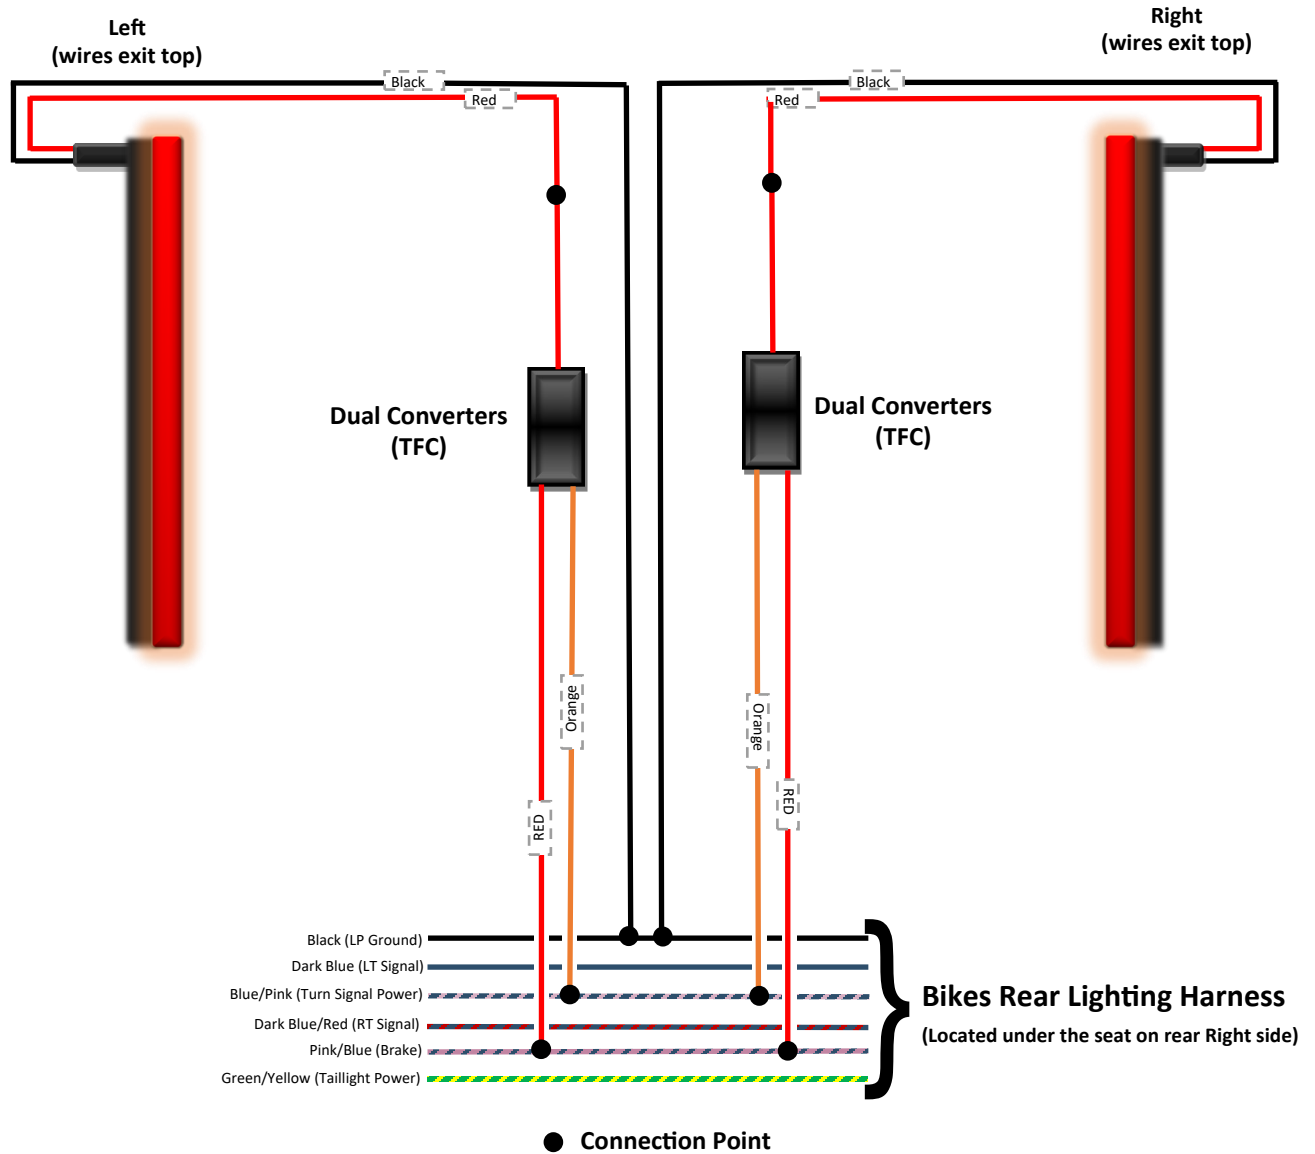

Custom Dynamics® single color PLASMARODS™ wiring diagram to function as RUN/BRAKE using Dual Converters.

Questions? Call us at: 1 (800) 382-1388 M-TH 8:30AM-5:30PM / FR 9:30AM-5:30PM EST