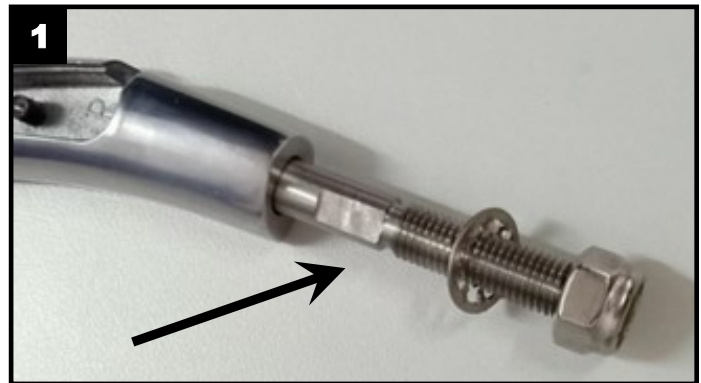

Part Numbers: CD-MIRADPT-01

Package Contents:

- Mirror Adapter (Pair)
- M8 Lock Washer (2)
- M8 x 1.25 Nut (2)
- Thread Locker (1)

Fits: All Kawasaki, Suzuki, Honda & Victory; 2014-2022 Indian models
(M8 x 1.25 to 1.25 to M10-1.25 Right Hand Thread)

Installation:

1. Remove the existing stem from the mirror. See Photo 1.

2. Using the provided Thread Locker, apply thread locker to the 5/6– 24 side of the Mirror Adapter and thread the Mirror Adapter into the mirror.
3. Thread the provided M8 x 1.25 nut by hand onto the Mirror Adapter until seated against the stop.
4. Install the provided M8 lock washer onto the Mirror Adapter.
5. Thread the mirror with the Mirror Adapter, Nut, and Lock Washer into the stock mirror mount until seated.
6. Unthread the mirror until you obtain the desired viewing angle.
7. Hold the mirror and tighten the Mirror Adapter Nut down against the stock mirror mount. When tighten, you should not be able to move the mirror.
8. Repeat Steps 1-7 for the other side.